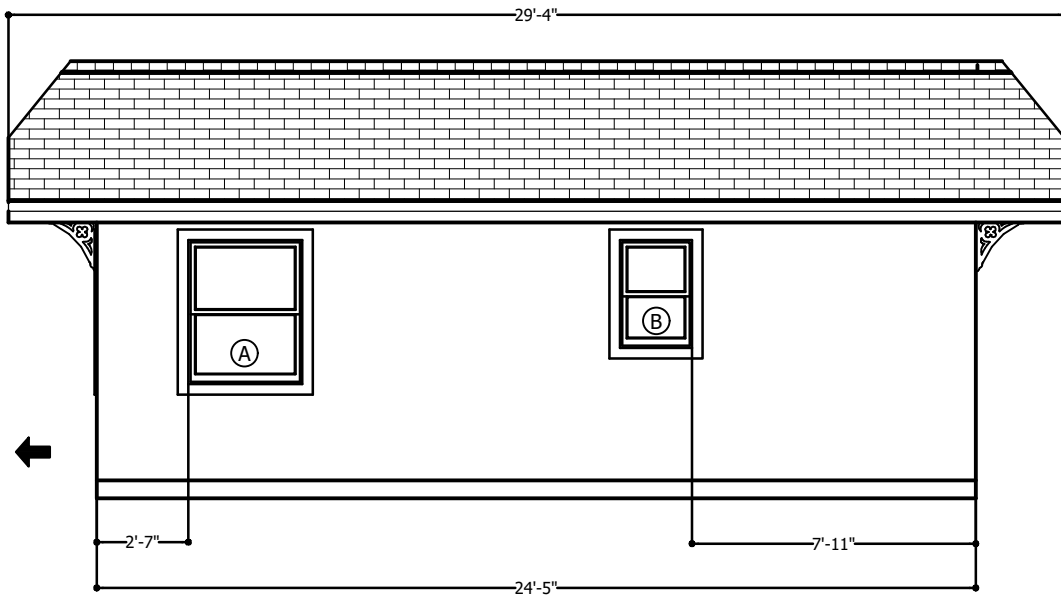

MATERIAL SCHEDULE	
A	3/0 x 4/0 Window
B	2/0 x 3/0 Window
C	5/0 x 4/0 Window
D	Fixed Glass Window
E	3/0 LH; In Swing Door
F	Sliding Barn Door
G	Open Closet
1	24" 3-Drawer Base Cab.
2	30" Sink Base Cab.
3	30" 1-Drawer Base Cab.
4	Space for a 10.1 cu.ft. Fridge
5	W/D Hook-up
6	36" Fiberglass Shower
➔	Trailer Tongue

7.2023	REVISIONS
11 x 17	
$\frac{3}{16}" = 12"$	
A.1	

**The Abingdon**  
 Randy Jones - Incredible Tiny Homes  
 Newport, TN