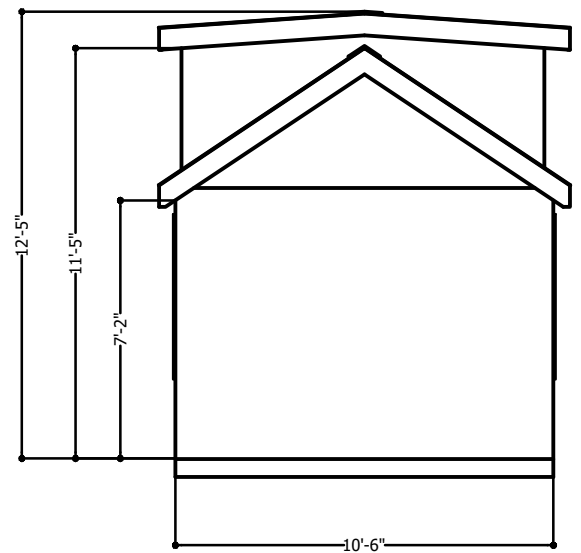

MATERIAL SCHEDULE	
A	3/0 x 4/0 Window
B	2/0 x 3/0 Window
C	2/0 x 4/0 Window
D	5/0 x 4/0 Window
E	3/0 LH; In Swing Door
F	Sliding Barn Door
G	Open Closet
1	30" Sink Base Cab.
2	18" 1-Drawer Base Cab.
3	24" 3-Drawer Base Cab.
4	Space for a 10.1 cu.ft. Fridge
5	36" Fiberglass Shower
6	W/D Hook-up
➔	Trailer Tongue

REVISIONS	
7.2023	
11 x 17	
$\frac{3}{16}'' = 12''$	
A.1	

The Augusta
 Randy Jones - Incredible Tiny Homes
 Newport, TN