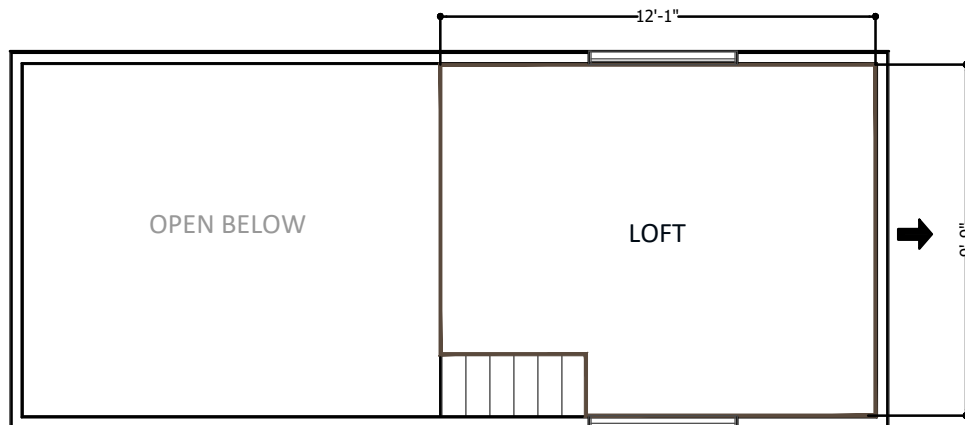

MATERIAL SCHEDULE	
A	3/0 x 4/0 Window
B	2/0 x 3/0 Window
C	2/0 x 4/0 Window
D	5/0 x 4/0 Window
E	3/0 LH; In Swing Door
F	Sliding Barn Door
G	Open Closet
1	30" Sink Base Cab.
2	18" 1-Drawer Base Cab.
3	24" 3-Drawer Base Cab.
4	Space for a 10.1 cu.ft. Fridge
5	36" Fiberglass Shower
6	W/D Hook-up
➔	Trailer Tongue

REVISIONS	
7.2023	
11 x 17	
$\frac{3}{16}'' = 12''$	
A.1	

The Augusta
 Randy Jones - Incredible Tiny Homes
 Newport, TN