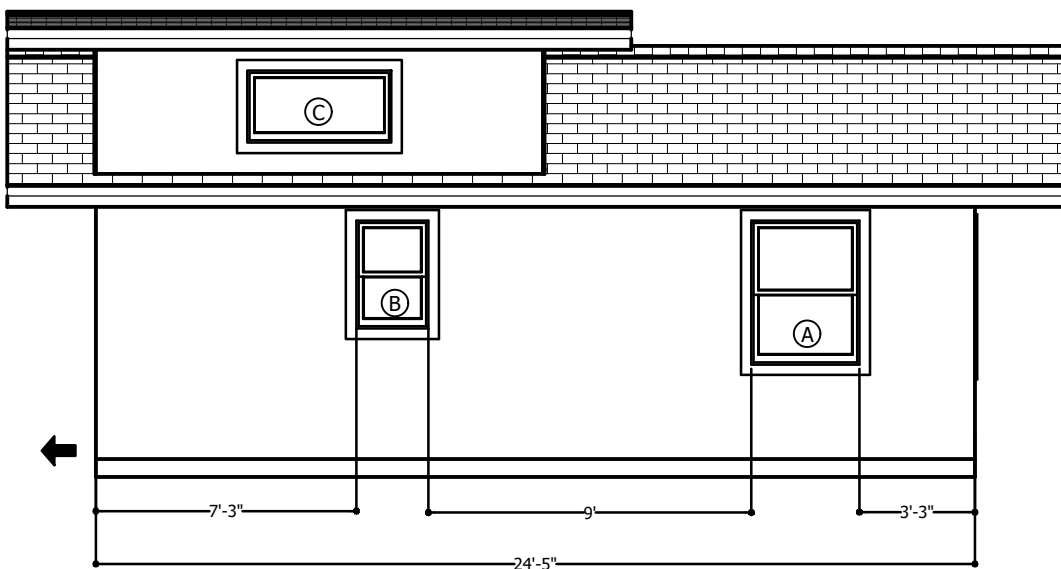

MATERIAL SCHEDULE	
A	3/0 x 4/0 Window
B	2/0 x 3/0 Window
C	2/0 x 4/0 Window
D	5/0 x 4/0 Window
E	3/0 LH; In Swing Door
F	Sliding Barn Door
G	Open Closet
1	30" Sink Base Cab.
2	18" 1-Drawer Base Cab.
3	24" 3-Drawer Base Cab.
4	Space for a 10.1 cu.ft. Fridge
5	36" Fiberglass Shower
6	W/D Hook-up
➔	Trailer Tongue

REVISIONS	
7.2023	
11 x 17	
$\frac{3}{16}'' = 12''$	
A.1	

The Augusta
 Randy Jones - Incredible Tiny Homes
 Newport, TN