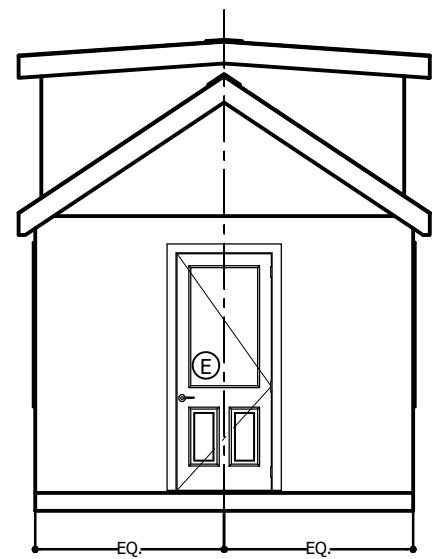

MATERIAL SCHEDULE	
A	3/0 x 4/0 Window
B	2/0 x 3/0 Window
C	2/0 x 4/0 Window
D	5/0 x 4/0 Window
E	2/8 LH; In Swing Door
F	Ladder
1	24" 3-Drawer Base Cab.
2	30" Sink Base Cab.
3	18" 1-Drawer Base Cab.
4	Space for a 10.1 cu.ft. Fridge
5	32" Fiberglass Shower
6	W/D Hook-up
➔	Trailer Tongue

7.2023	REVISIONS
11 x 17	
$\frac{3}{16}" = 12"$	
A.1	

The Austin
 Randy Jones - Incredible Tiny Homes
 Newport, TN