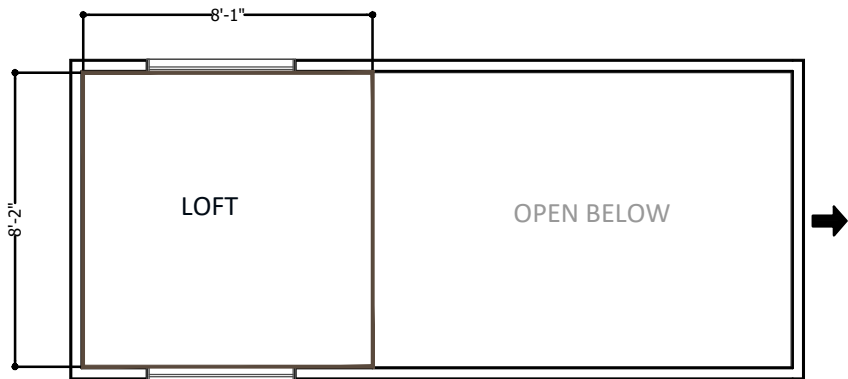

MATERIAL SCHEDULE	
A	3/0 x 4/0 Window
B	2/0 x 3/0 Window
C	2/0 x 4/0 Window
D	5/0 x 4/0 Window
E	2/8 LH; In Swing Door
F	Ladder
1	24" 3-Drawer Base Cab.
2	30" Sink Base Cab.
3	18" 1-Drawer Base Cab.
4	Space for a 10.1 cu.ft. Fridge
5	32" Fiberglass Shower
6	W/D Hook-up
➔	Trailer Tongue

7.2023	REVISIONS
11 x 17	
$\frac{3}{16}" = 12"$	
A.1	

The Austin
 Randy Jones - Incredible Tiny Homes
 Newport, TN