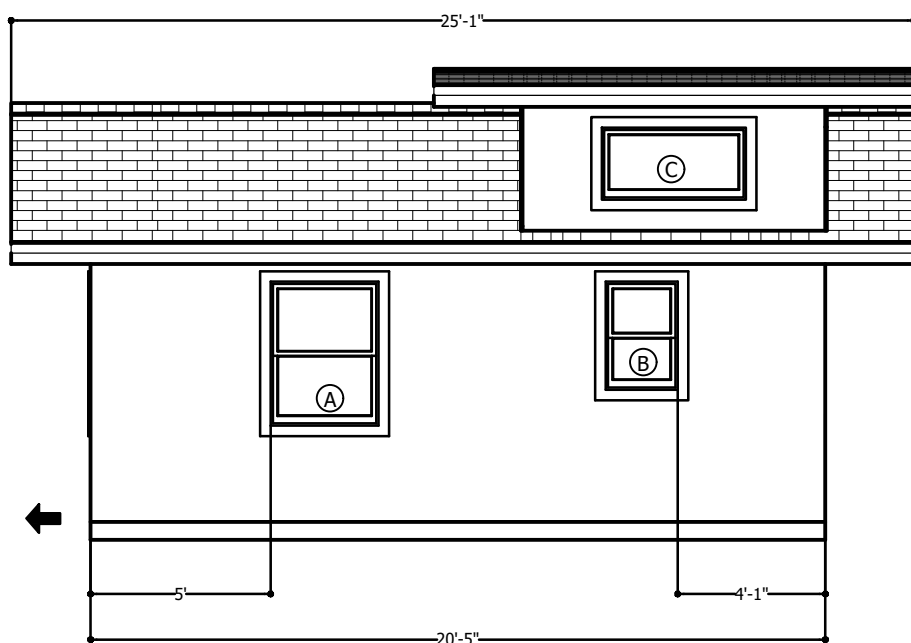

MATERIAL SCHEDULE	
A	3/0 x 4/0 Window
B	2/0 x 3/0 Window
C	2/0 x 4/0 Window
D	5/0 x 4/0 Window
E	2/8 LH; In Swing Door
F	Ladder
1	24" 3-Drawer Base Cab.
2	30" Sink Base Cab.
3	18" 1-Drawer Base Cab.
4	Space for a 10.1 cu.ft. Fridge
5	32" Fiberglass Shower
6	W/D Hook-up
➔	Trailer Tongue

7.2023	REVISIONS
11 x 17	
$\frac{3}{16}" = 12"$	
A.1	

The Austin
 Randy Jones - Incredible Tiny Homes
 Newport, TN