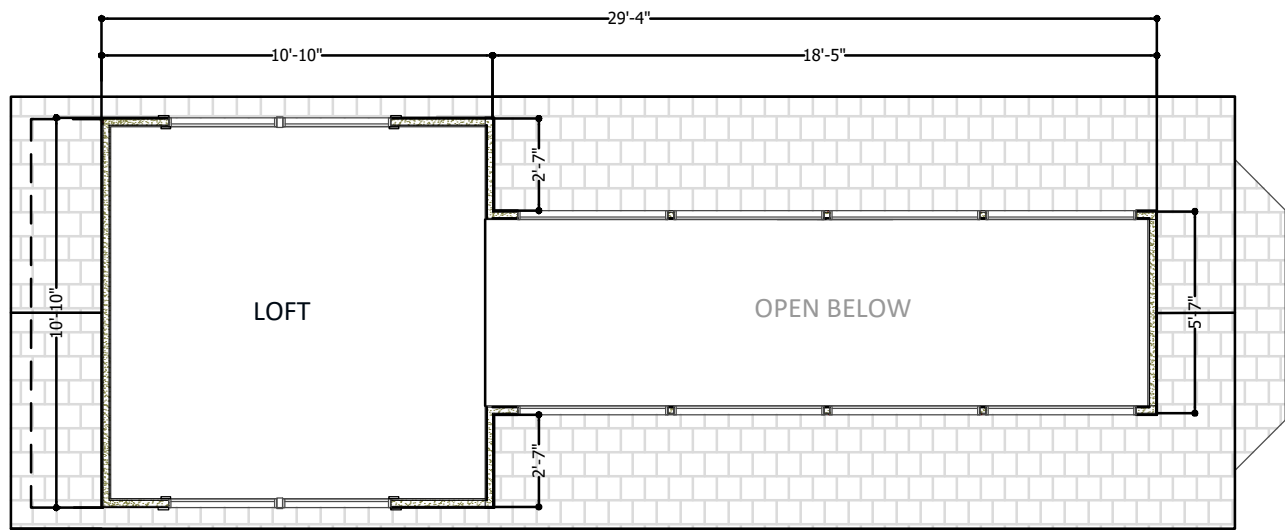

MATERIAL SCHEDULE	
A	3/0 x 4/0 Window
B	2/0 x 3/0 Window
C	5/0 x 4/0 Fixed Glass Window
D	3/0 LH; In Swing Door
E	Interior Swing Door
F	Sliding Barn Door
G	Opening
H	Fixed Glass Window
1	24" 1-Drawer Base Cab.
2	30" Sink Base Cab.
3	24" 3-Drawer Base Cab.
4	10.1 cu.ft. Fridge
5	W/D Hook-up
6	36" Fiberglass Shower
	Fixed Glass - Size TBD on-site
➔	Trailer Tongue

REVISIONS	
7.2023	
11 x 17	
$\frac{3}{16}'' = 12''$	
<b>A.1</b>	

**The Birmingham**  
 Randy Jones - Incredible Tiny Homes  
 Newport, TN