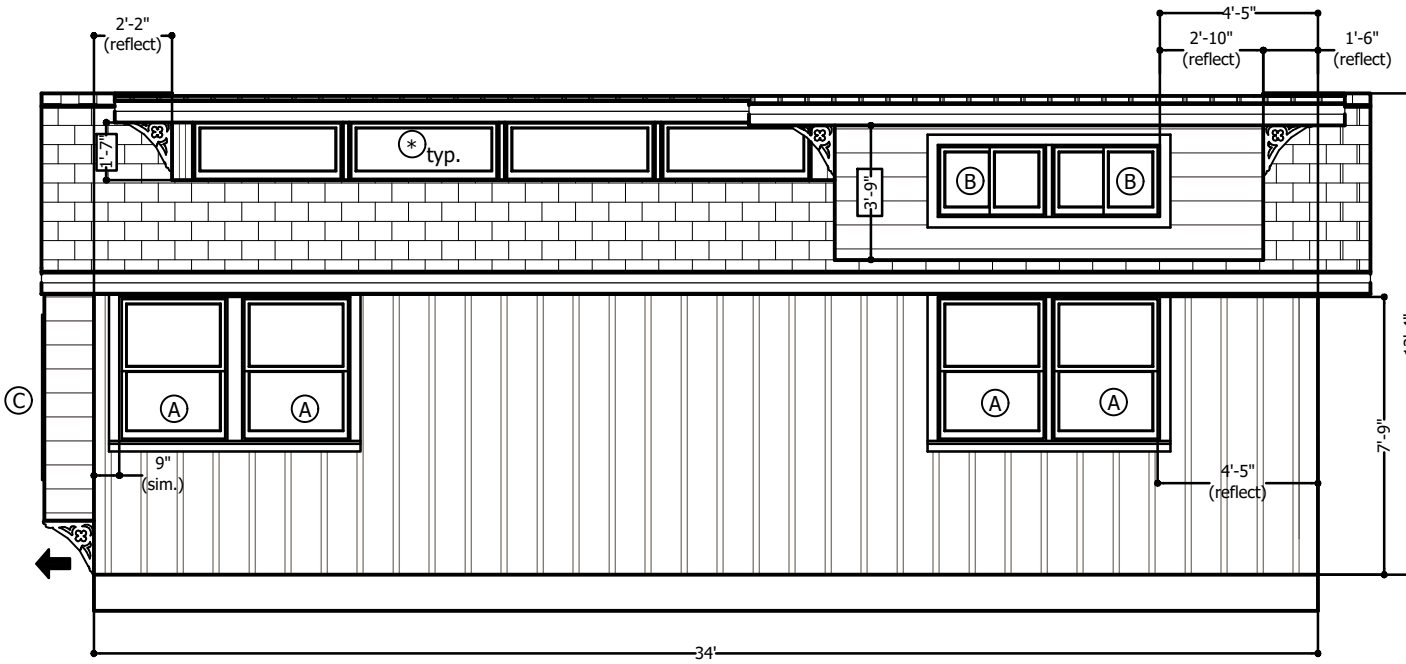

MATERIAL SCHEDULE	
A	3/0 x 4/0 Window
B	2/0 x 3/0 Window
C	5/0 x 4/0 Fixed Glass Window
D	3/0 LH; In Swing Door
E	Interior Swing Door
F	Sliding Barn Door
G	Opening
H	Fixed Glass Window
1	24" 1-Drawer Base Cab.
2	30" Sink Base Cab.
3	24" 3-Drawer Base Cab.
4	10.1 cu.ft. Fridge
5	W/D Hook-up
6	36" Fiberglass Shower
	Fixed Glass - Size TBD on-site
➔	Trailer Tongue

REVISIONS	
7.2023	
11 x 17	
$\frac{3}{16}'' = 12''$	
<b>A.1</b>	

**The Birmingham**  
 Randy Jones - Incredible Tiny Homes  
 Newport, TN