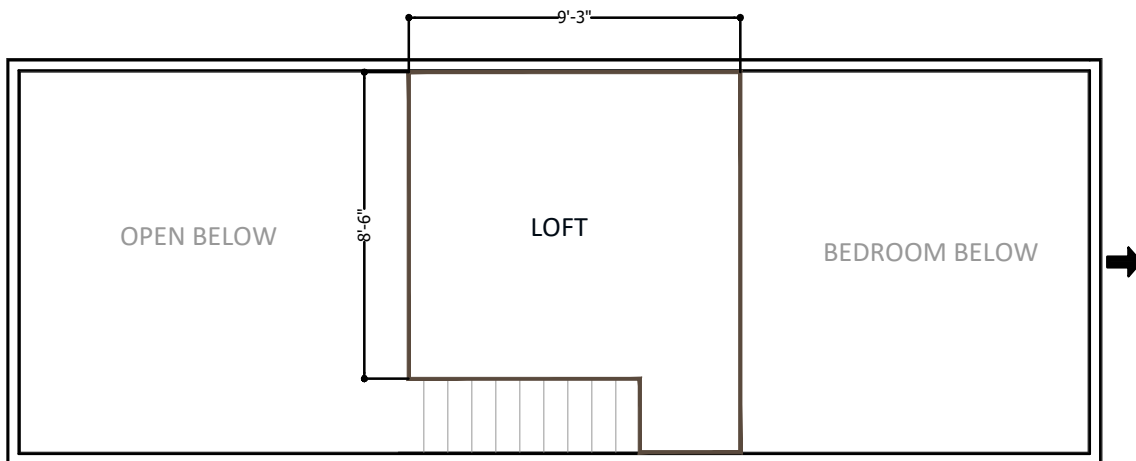

MATERIAL SCHEDULE	
A	3/0 x 4/0 Window
B	2/0 x 3/0 Window
C	2/0 x 4/0 Window
D	5/0 x 4/0 Window
E	3/0 LH; In Swing Door
F	Sliding Barn Door
1	24" 3-Drawer Base Cab.
2	15" 1-Drawer Base Cab.
3	30" Sink Base Cab.
4	Space for a 10.1 cu.ft. Fridge
5	32" Fiberglass Shower
6	30" Stackable W/D Hook-up
←	Trailer Tongue

7.2023	REVISIONS	
11 x 17		
$\frac{3}{16}" = 12"$		
A.1		

The Charleston
 Randy Jones - Incredible Tiny Homes
 Newport, TN