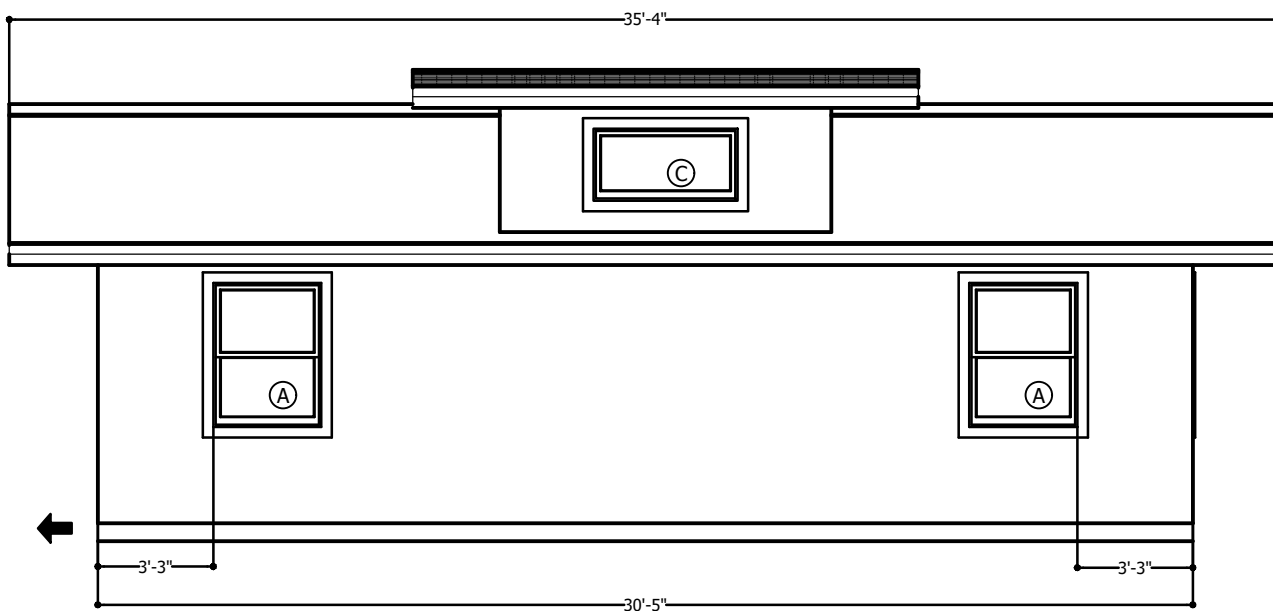

MATERIAL SCHEDULE	
A	3/0 x 4/0 Window
B	2/0 x 3/0 Window
C	2/0 x 4/0 Window
D	5/0 x 4/0 Window
E	3/0 LH; In Swing Door
F	Sliding Barn Door
1	24" 3-Drawer Base Cab.
2	15" 1-Drawer Base Cab.
3	30" Sink Base Cab.
4	Space for a 10.1 cu.ft. Fridge
5	32" Fiberglass Shower
6	30" Stackable W/D Hook-up
←	Trailer Tongue

7.2023	REVISIONS	
11 x 17		
$\frac{3}{16}" = 12"$		
A.1		

The Charleston
 Randy Jones - Incredible Tiny Homes
 Newport, TN