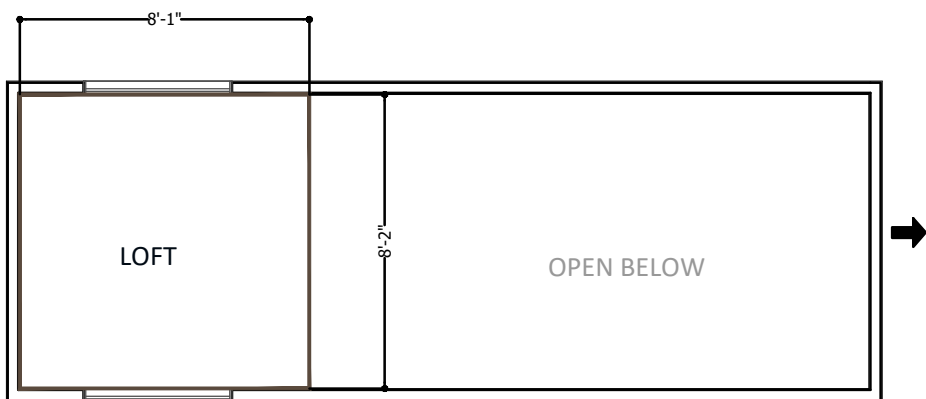

MATERIAL SCHEDULE	
A	3/0 x 4/0 Window
B	2/0 x 3/0 Window
C	2/0 x 4/0 Window
D	5/0 x 4/0 Window
E	2/8 LH; In Swing Door
F	Ladder
1	24" 3-Drawer Base Cab.
2	30" Sink Base Cab.
3	15" 1-Drawer Base Cab.
4	Space for a 10.1 cu.ft. Fridge
5	32" Fiberglass Shower
6	W/D Hook-up
➔	Trailer Tongue

7.2023		REVISIONS	
11 x 17			
$\frac{3}{16}'' = 12''$			
A.1			

**The Dover**  
 Randy Jones - Incredible Tiny Homes  
 Newport, TN