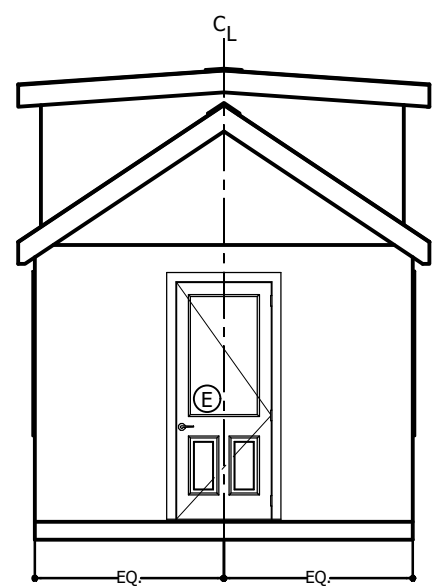

MATERIAL SCHEDULE	
A	3/0 x 4/0 Window
B	2/0 x 3/0 Window
C	2/0 x 4/0 Window
D	5/0 x 4/0 Window
E	2/8 LH; In Swing Door
F	Ladder
1	24" 3-Drawer Base Cab.
2	30" Sink Base Cab.
3	15" 1-Drawer Base Cab.
4	Space for a 10.1 cu.ft. Fridge
5	32" Fiberglass Shower
6	W/D Hook-up
➔	Trailer Tongue

7.2023		REVISIONS	
11 x 17			
$\frac{3}{16}'' = 12''$			
A.1			

**The Dover**  
 Randy Jones - Incredible Tiny Homes  
 Newport, TN