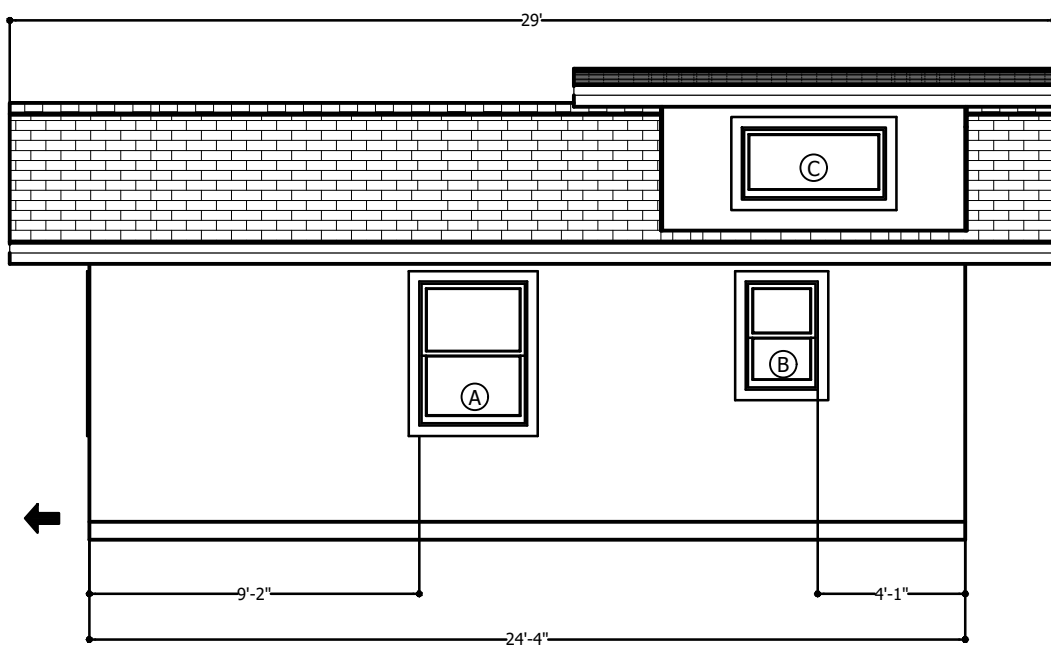

MATERIAL SCHEDULE	
A	3/0 x 4/0 Window
B	2/0 x 3/0 Window
C	2/0 x 4/0 Window
D	5/0 x 4/0 Window
E	2/8 LH; In Swing Door
F	Ladder
1	24" 3-Drawer Base Cab.
2	30" Sink Base Cab.
3	15" 1-Drawer Base Cab.
4	Space for a 10.1 cu.ft. Fridge
5	32" Fiberglass Shower
6	W/D Hook-up
➔	Trailer Tongue

7.2023		REVISIONS	
11 x 17			
$\frac{3}{16}'' = 12''$			
A.1			

**The Dover**  
 Randy Jones - Incredible Tiny Homes  
 Newport, TN