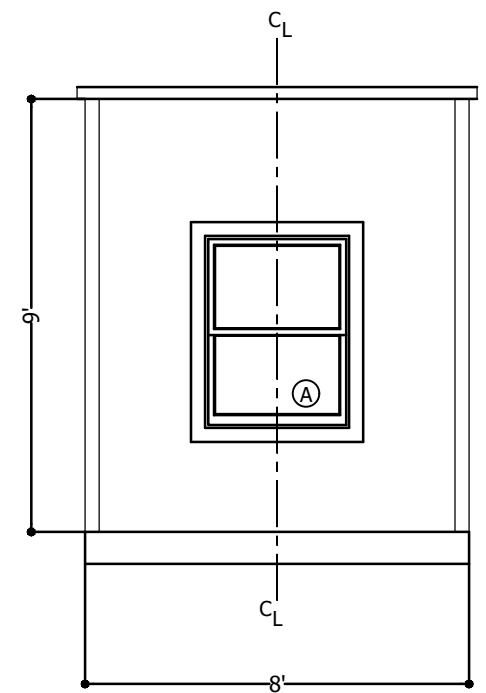

MATERIAL SCHEDULE	
A	3/0 x 4/0 Window
B	2/0 x 3/0 Window
C	36" RH; 1/2 Glass Door
1	30" Sink Base Cab.
2	24" 3-Drawer Base Cab.
3	24" 1-Drawer Base Cab.
4	Flip-up Countertop
5	36" Fiberglass Shower
6	W/D Hook-up
➔	Trailer Tongue

7.2023	REVISIONS
11 x 17	
No Scale	
A.1	

**The Incred*i*Box**  
 Randy Jones - Incredible Tiny Homes  
 Newport, TN