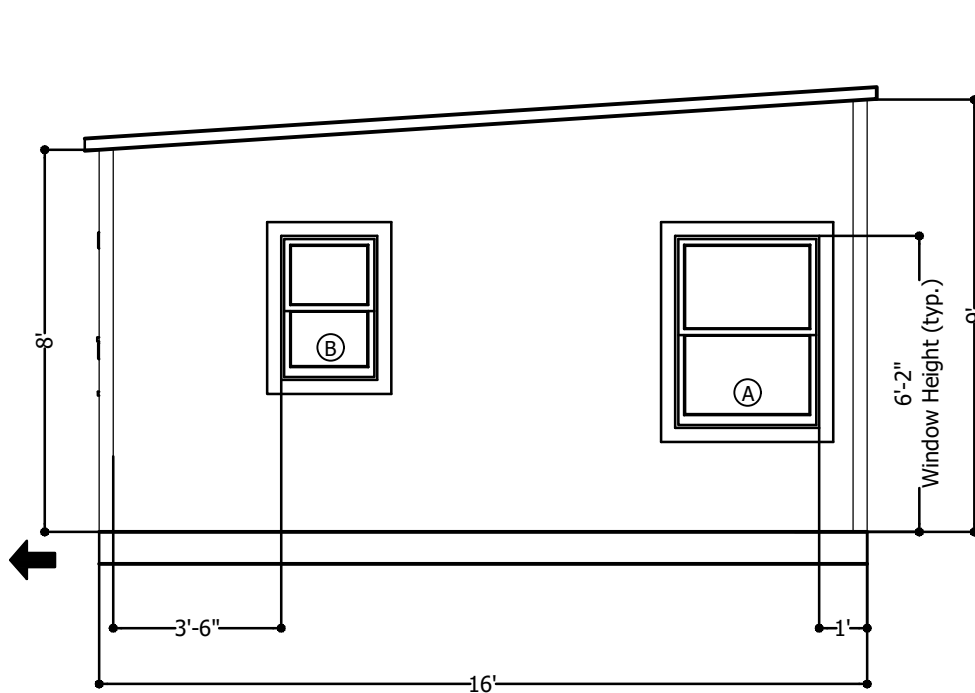

MATERIAL SCHEDULE	
A	3/0 x 4/0 Window
B	2/0 x 3/0 Window
C	36" RH; 1/2 Glass Door
1	30" Sink Base Cab.
2	24" 3-Drawer Base Cab.
3	24" 1-Drawer Base Cab.
4	Flip-up Countertop
5	36" Fiberglass Shower
6	W/D Hook-up
➔	Trailer Tongue

7.2023	REVISIONS
11 x 17	
No Scale	
A.1	

**The Incred*i*Box**  
 Randy Jones - Incredible Tiny Homes  
 Newport, TN