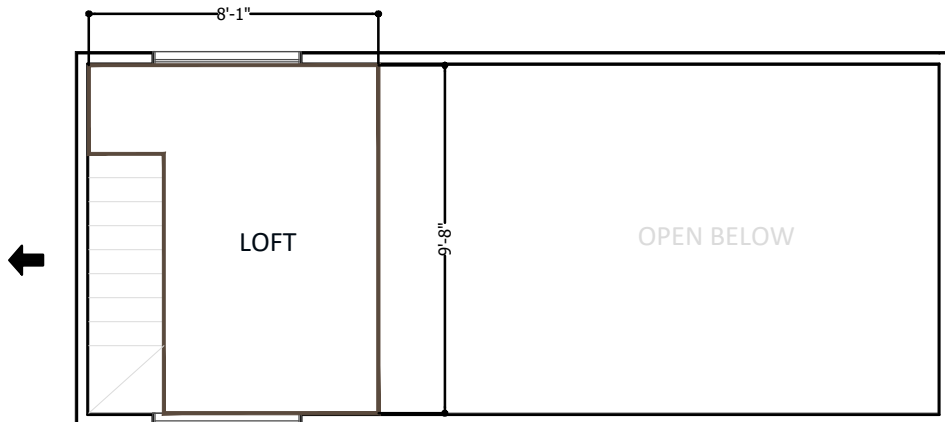

MATERIAL SCHEDULE	
A	3/0 x 4/0 Window
B	2/0 x 3/0 Window
C	2/0 x 4/0 Window
D	5/0 x 4/0 Window
E	3/0 LH; In Swing Door
F	Sliding Barn Door
1	30" Sink Base Cab.
2	15" 1-Drawer Base Cab.
3	24" 3-Drawer Base Cab.
4	Space for a 10.1 cu.ft. Fridge
5	36" Fiberglass Shower
6	W/D Hook-up
➔	Trailer Tongue

7.2023	REVISIONS
11 x 17	
$\frac{3}{16}'' = 12''$	
A.1	

The Lexington
 Randy Jones - Incredible Tiny Homes
 Newport, TN