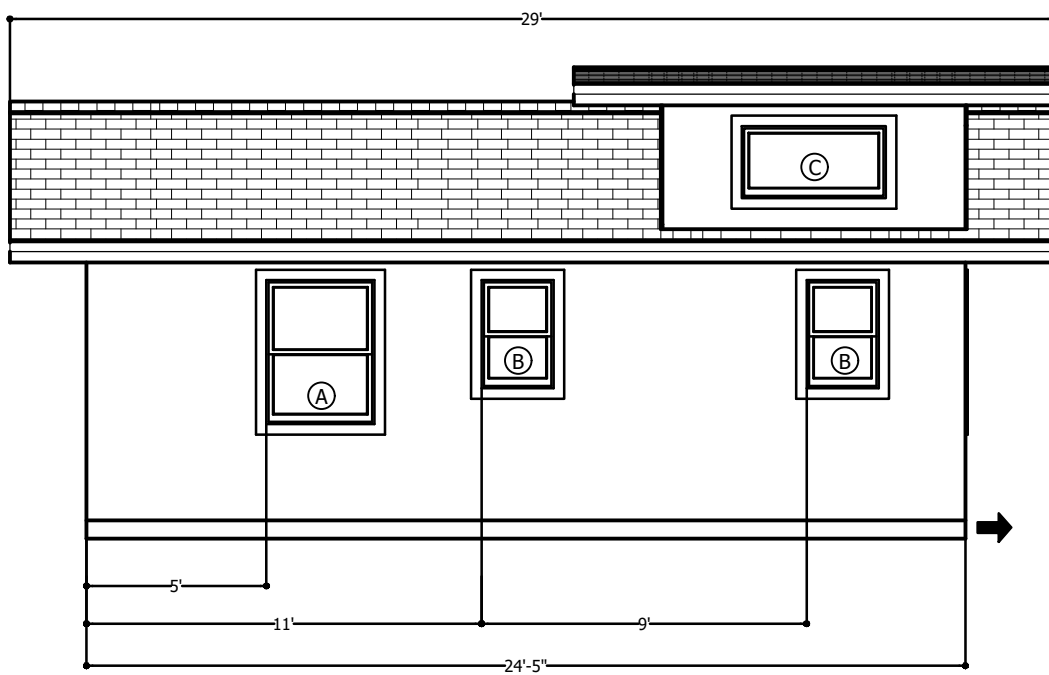

MATERIAL SCHEDULE	
A	3/0 x 4/0 Window
B	2/0 x 3/0 Window
C	2/0 x 4/0 Window
D	5/0 x 4/0 Window
E	3/0 LH; In Swing Door
F	Sliding Barn Door
1	30" Sink Base Cab.
2	15" 1-Drawer Base Cab.
3	24" 3-Drawer Base Cab.
4	Space for a 10.1 cu.ft. Fridge
5	36" Fiberglass Shower
6	W/D Hook-up
➔	Trailer Tongue

7.2023	REVISIONS
11 x 17	
$\frac{3}{16}'' = 12''$	
A.1	

The Lexington
 Randy Jones - Incredible Tiny Homes
 Newport, TN