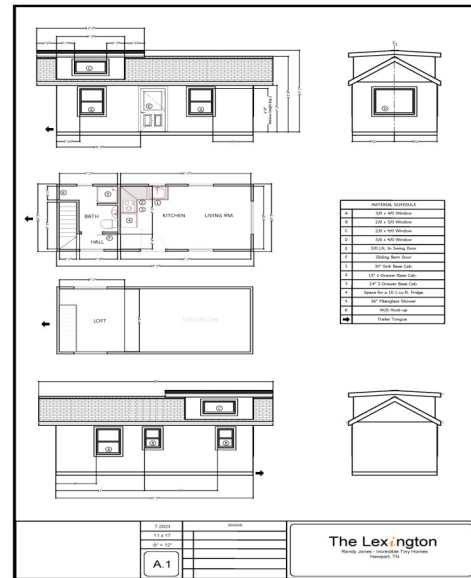

INCREDIBLE TINY HOMES

The Lexington 10' x 24' Tiny Home

The Lexington

- LP Siding (See Color Chart)
- Metal Roofing (See Color Chart)
- 36" Exterior Door
- Insulation – Close Cell Polyurethane Spray Foam
- Double Dormer Stairs
- Ample Electric Outlets & Switches throughout Home
- Farm Style Kitchen Sink W/ Faucet
- Full Size Kitchen Cabinets
- Washer / Dryer Hook up
- Air Exchanger
- 9000 BTU 110v Mini Split

- Vinyl Flooring (See Color Chart)
- White Painted Walls – Interior
- Natural wood Ceiling & Trim – Polyurethane
- Cook Top
- Range Hood
- Ceiling Fan
- Dimmable LED Lights
- Sliding Barn Style Bathroom door
- Standard Residential Elongated Toilet
- 36" Shower Stall
- 19 gallon electric Water Heater
- Bathroom Exhaust Fan
- Bathroom Vanity
- ANS/NFPA Certification

Window Notes:
 Vinyl Single Hung White Windows
 A -2.0 / 3.0 With Screens
 B -3.0 / 4.0 With Screens
 C – 42" x 28" Egress

Exterior:
 Exterior Water Spigot (1) Exterior Outlets
 (3) Exterior Lights (3) Wood Window Awnings
 Exterior Flower Boxes