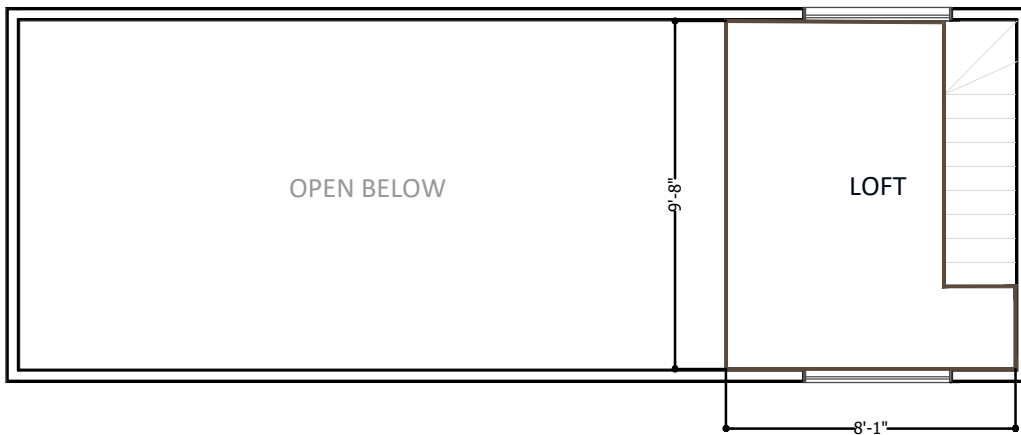

MATERIAL SCHEDULE	
A	3/0 x 4/0 Window
B	2/0 x 3/0 Window
C	2/0 x 4/0 Window
D	3/0 x 3/0 Window
E	2/0 x 5/0 Fixed Glass Window
F	3/0 RH; In Swing Door
G	Sliding Barn Door
1	24" Full Height Cab.
2	24" 3-Drawer Base Cab.
3	15" 1-Drawer Base Cab.
4	30" Sink Base Cab.
5	18" 3-Drawer Base Cab.
6	Space for a 10.1 cu.ft. Fridge
7	36" Fiberglass Shower
8	W/D Hook-up
➔	Trailer Tongue

7.2023		REVISIONS	
11 x 17			
$\frac{3}{16}" = 12"$			
A.1			

The LuAnne

Randy Jones - Incredible Tiny Homes
Newport, TN