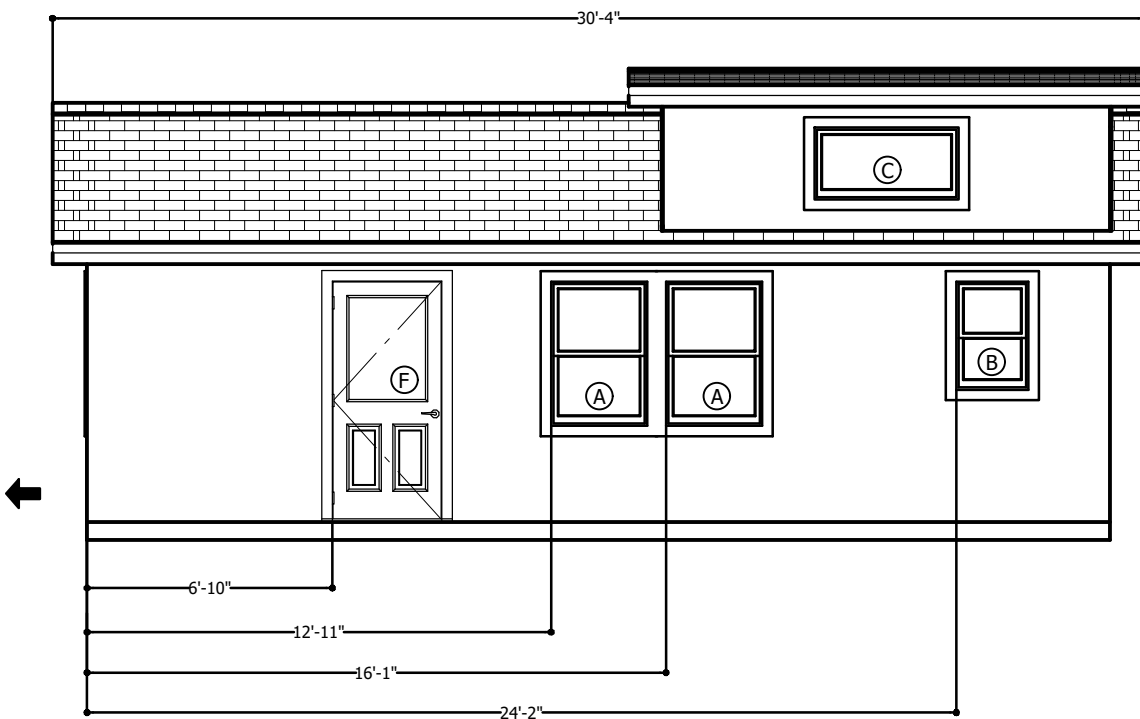

MATERIAL SCHEDULE	
A	3/0 x 4/0 Window
B	2/0 x 3/0 Window
C	2/0 x 4/0 Window
D	3/0 x 3/0 Window
E	2/0 x 5/0 Fixed Glass Window
F	3/0 RH; In Swing Door
G	Sliding Barn Door
1	24" Full Height Cab.
2	24" 3-Drawer Base Cab.
3	15" 1-Drawer Base Cab.
4	30" Sink Base Cab.
5	18" 3-Drawer Base Cab.
6	Space for a 10.1 cu.ft. Fridge
7	36" Fiberglass Shower
8	W/D Hook-up
➔	Trailer Tongue

7.2023		REVISIONS	
11 x 17			
$\frac{3}{16}" = 12"$			
A.1			

The LuAnne

Randy Jones - Incredible Tiny Homes
Newport, TN