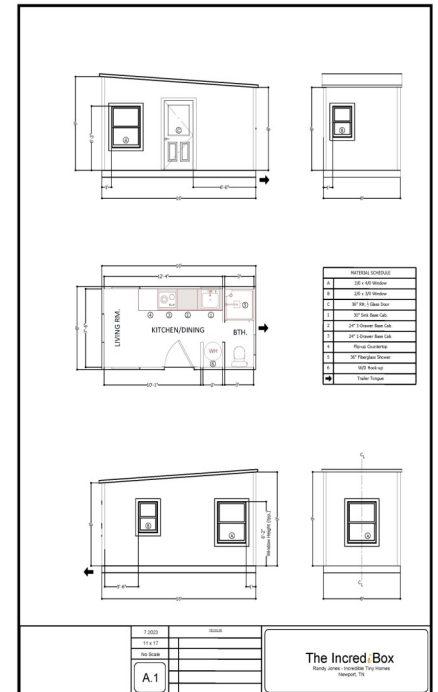

## *The Incred-I-Box 8' x 16' (Original) Standard Tiny Home*

*Pictures are representative Only and may not reflect actual design or layout*

Available in:

**8' x 16' Standard  
8' x 16' W/Solar  
8' x 16' W/Solar & Off-Grid Pkg**

- Un-Finished Steel Panels
  - Trailer (Steel)
  - Metal Roof
  - Closed-Cell Spray Foam Insulation
  - 36" Insulated Metal Door
  - Gutters on the Front
  - 3- 3' x 4' Single Hung Vinyl Windows
  - 2-2' x 3' Single Hung Vinyl Windows
  - 19-Gallon Water Heater
  - Standard Elongated Toilet
  - 36" Shower w/ Delta Faucet
    - 2 Kitchen Cabinets White:
  - 30" Sink Base
  - 24" 3 Drawer Base
  - 6' Butcher Block Countertop
  - Cutting Board
  - 1 Kitchen Light
- 1 Bathroom Light
  - 1 Switch Plug Light in the Living Room
  - 1 Exterior Porch Light
  - 1 Exterior Plug
  - Fire Extinguisher
  - Smoke Detector
  - Vinyl Flooring
  - Single Bowl Stainless Steel Sink w/ Goose-neck Faucet
  - 54" x 92" Loft above Living Room
  - 34" x 92" Storage Loft above Bathroom
  - Interior Plugs
  - 1 Bathroom
  - 2 Kitchen
  - 4 Living Room
  - ANSI/NFPA