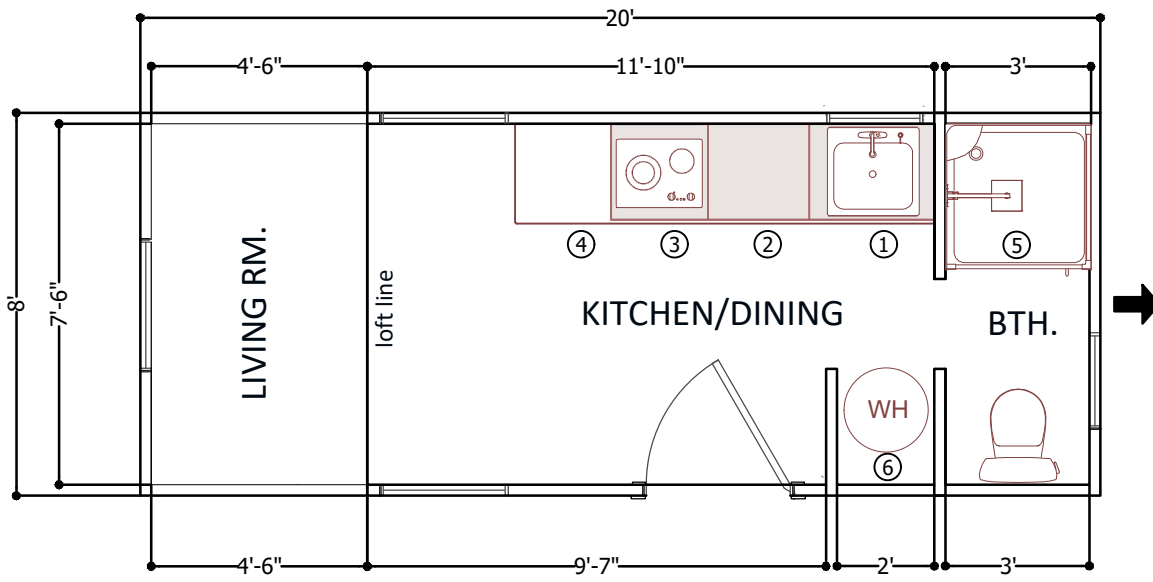

Placement of Window A above is NOT shown in actual placement. It will be located approx 18" from end of Incred-I-Box

MATERIAL SCHEDULE	
A	3/0 x 4/0 Window
B	2/0 x 3/0 Window
C	36" RH; 1/2 Glass Door
1	30" Sink Base Cab.
2	24" 3-Drawer Base Cab.
3	24" 1-Drawer Base Cab.
4	Flip-up Countertop
5	36" Fiberglass Shower
6	W/D Hookup
➔	Trailer Tongue

REVISIONS	
7.2023	
11 x 17	
No Scale	
<b>A.2</b>	

**The Incred*i*Box**  
 Randy Jones - Incredible Tiny Homes  
 Newport, TN