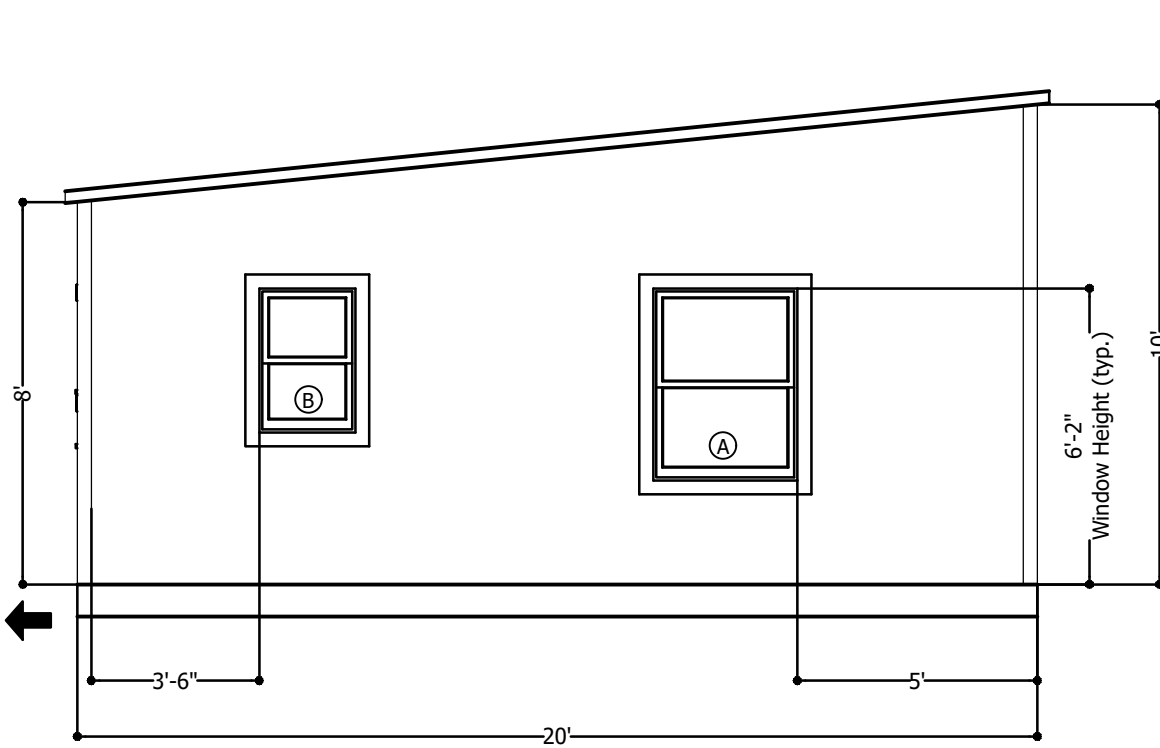

Placement of Window A above is NOT shown in actual placement. It will be located approx 18" from end of Incred-I-Box

MATERIAL SCHEDULE	
A	3/0 x 4/0 Window
B	2/0 x 3/0 Window
C	36" RH; 1/2 Glass Door
1	30" Sink Base Cab.
2	24" 3-Drawer Base Cab.
3	24" 1-Drawer Base Cab.
4	Flip-up Countertop
5	36" Fiberglass Shower
6	W/D Hookup
➔	Trailer Tongue

REVISIONS	
7.2023	
11 x 17	
No Scale	
<b>A.2</b>	

**The Incred*i*Box**  
 Randy Jones - Incredible Tiny Homes  
 Newport, TN