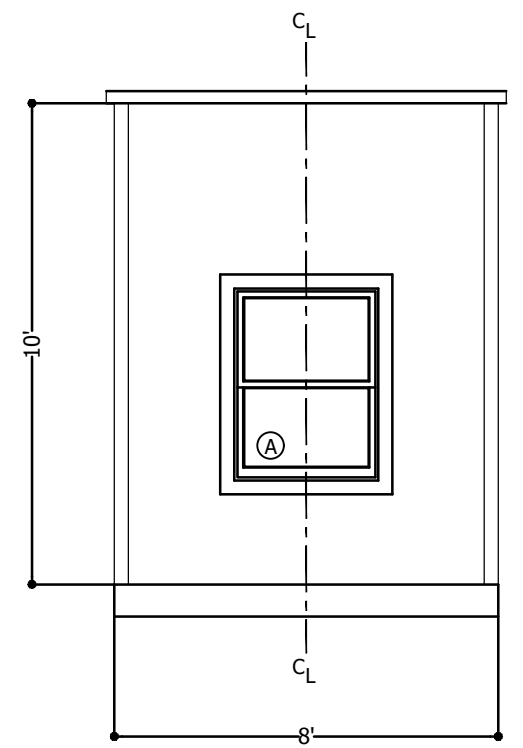

Placement of Window A above is NOT shown in actual placement. It will be located approx 18" from end of Incred-I-Box

MATERIAL SCHEDULE	
A	3/0 x 4/0 Window
B	2/0 x 3/0 Window
C	36" RH; 1/2 Glass Door
1	30" Sink Base Cab.
2	24" 3-Drawer Base Cab.
3	24" 1-Drawer Base Cab.
4	Flip-up Countertop
5	36" Fiberglass Shower
6	W/D Hookup
➔	Trailer Tongue

REVISIONS	
7.2023	
11 x 17	
No Scale	
<b>A.2</b>	

**The Incred*i*Box**  
 Randy Jones - Incredible Tiny Homes  
 Newport, TN