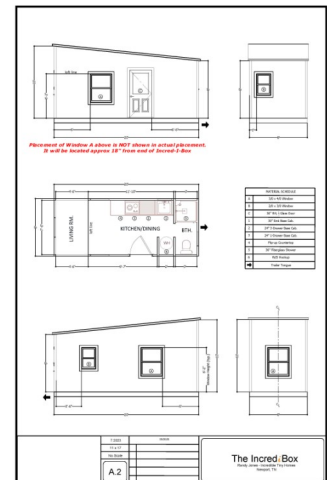

INCREDIBLE TINY HOMES

The Incred-I-Box 2.0 - Tiny Home

Available in:

8' x 16' Standard
8' x 16' W/Solar
8' x 16' W/Solar & Off-Grid Pkg

8' x 20' Standard
8' x 20' W/Solar

- Almost Seamless panels with NO Fastener, Steel Panels
- Trailer (Steel)
- Metal Roof
- Closed-Cell Spray Foam Insulation
- 36" Insulated Metal Door
- Gutters on the Front
- 3- 3' x 4' Single Hung Vinyl Windows
- 2-2' x 3' Single Hung Vinyl Windows
- 19-Gallon Water Heater
- Standard Elongated Toilet
- 36" Shower w/ Delta Faucet
- 2 Kitchen Cabinets White:
- 30" Sink Base
- 24" 3 Drawer Base
- 6' Butcher Block Countertop
- Cutting Board
- 1 Kitchen Light

- 1 Bathroom Light
 - 1 Switch Plug Light in the Living Room
 - Exterior Porch Light
 - 1 Exterior Plug
 - Fire Extinguisher
 - Smoke Detector
 - Vinyl Flooring
 - Single Bowl Stainless Steel Sink w/ Gooseneck Faucet
 - 34" x 92" Storage Loft Above Bathroom (8' x 16' Model)
 - Interior Plugs
 - 1 Bathroom
 - 2 Kitchen
 - 4 Living Room
 - ANS/NFPA
- 8' x 20' Model also includes:**
- 54" x 92" Loft above Living Room
 - 34" x 92" Storage Loft above Bathroom