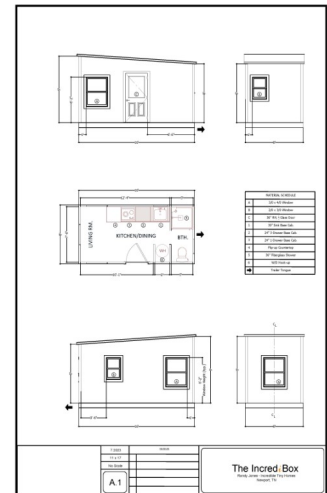

INCREDIBLE TINY HOMES

The Incred-I-Box 2.0 - Tiny Home

Available in:

8' x 16' Standard
8' x 16' W/Solar
8' x 16' W/Solar & Off-Grid Pkg

8' x 20' Standard
8' x 20' W/Solar

- Almost Seamless panels with NO Fastener, Steel Panels
- Trailer (Steel)
- Metal Roof
- Closed-Cell Spray Foam Insulation
- 36" Insulated Metal Door
- Gutters on the Front
- 3- 3' x 4' Single Hung Vinyl Windows
- 2-2' x 3' Single Hung Vinyl Windows
- 19-Gallon Water Heater
- Standard Elongated Toilet
- 36" Shower w/ Delta Faucet
- 2 Kitchen Cabinets White:
- 30" Sink Base
- 24" 3 Drawer Base
- 6' Butcher Block Countertop
- Cutting Board
- 1 Kitchen Light

- 1 Bathroom Light
 - 1 Switch Plug Light in the Living Room
 - Exterior Porch Light
 - 1 Exterior Plug
 - Fire Extinguisher
 - Smoke Detector
 - Vinyl Flooring
 - Single Bowl Stainless Steel Sink w/ Gooseneck Faucet
 - 34" x 92" Storage Loft Above Bathroom (8' x 16' Model)
 - Interior Plugs
 - 1 Bathroom
 - 2 Kitchen
 - 4 Living Room
 - ANS/NFPA
- 8' x 20' Model also includes:**
- 54" x 92" Loft above Living Room
 - 34" x 92" Storage Loft above Bathroom