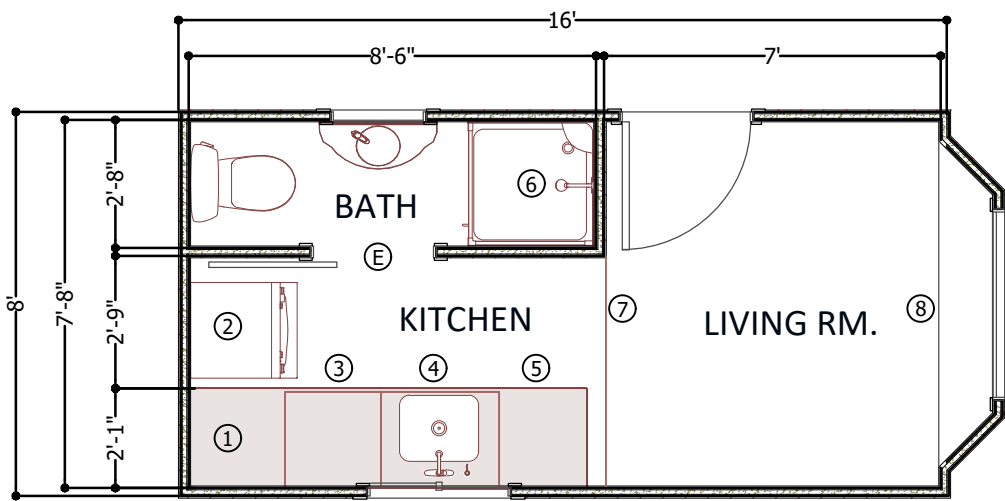

MATERIAL SCHEDULE - 8x16 RJO	
A	Fixed Glass Bay Window
B	2/0 x 3/0 Window
C	3/0 x 2/0 Window
D	2/8 RH Exterior Door
E	Sliding Barn Door
1	Water Heater
2	W/D Hook-up
3	24" Base Cabinet
4	30" Sink Base Cabinet
5	Flip-up Countertop
6	32" Fiberglass Shower
7	Loft Line
8	Mini Split
➔	Denotes Trailer Tongue

10.2023	REVISIONS
11 x 17	
1/4" = 12"	
A.1	

The **Randy Jones** Original
 Randy Jones - Incredible Tiny Homes
 Newport, TN