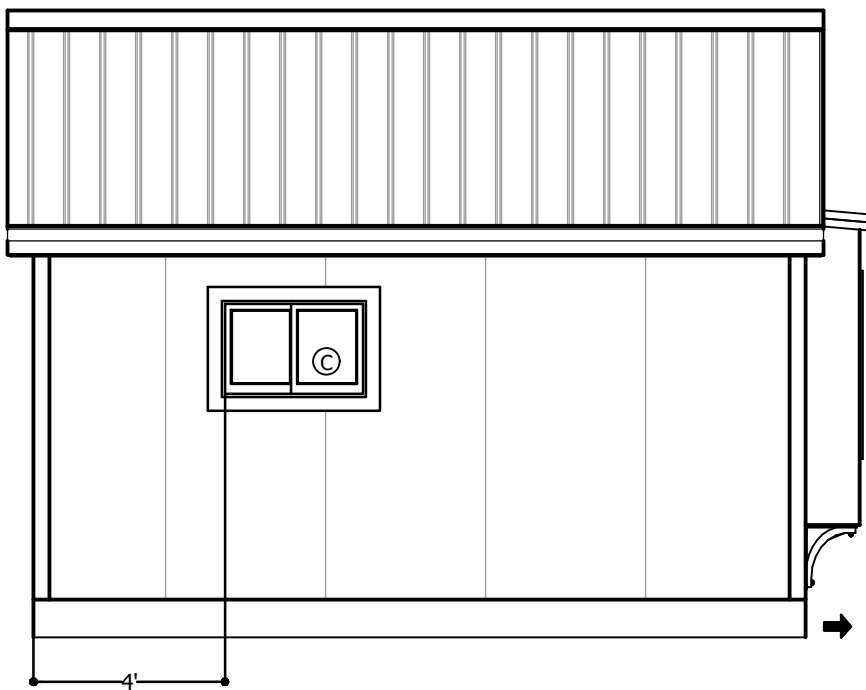

MATERIAL SCHEDULE - 8x16 RJO	
A	Fixed Glass Bay Window
B	2/0 x 3/0 Window
C	3/0 x 2/0 Window
D	2/8 RH Exterior Door
E	Sliding Barn Door
1	Water Heater
2	W/D Hook-up
3	24" Base Cabinet
4	30" Sink Base Cabinet
5	Flip-up Countertop
6	32" Fiberglass Shower
7	Loft Line
8	Mini Split
➔	Denotes Trailer Tongue

10.2023	REVISIONS
11 x 17	
1/4" = 12"	
A.1	

The **Randy Jones** Original
 Randy Jones - Incredible Tiny Homes
 Newport, TN