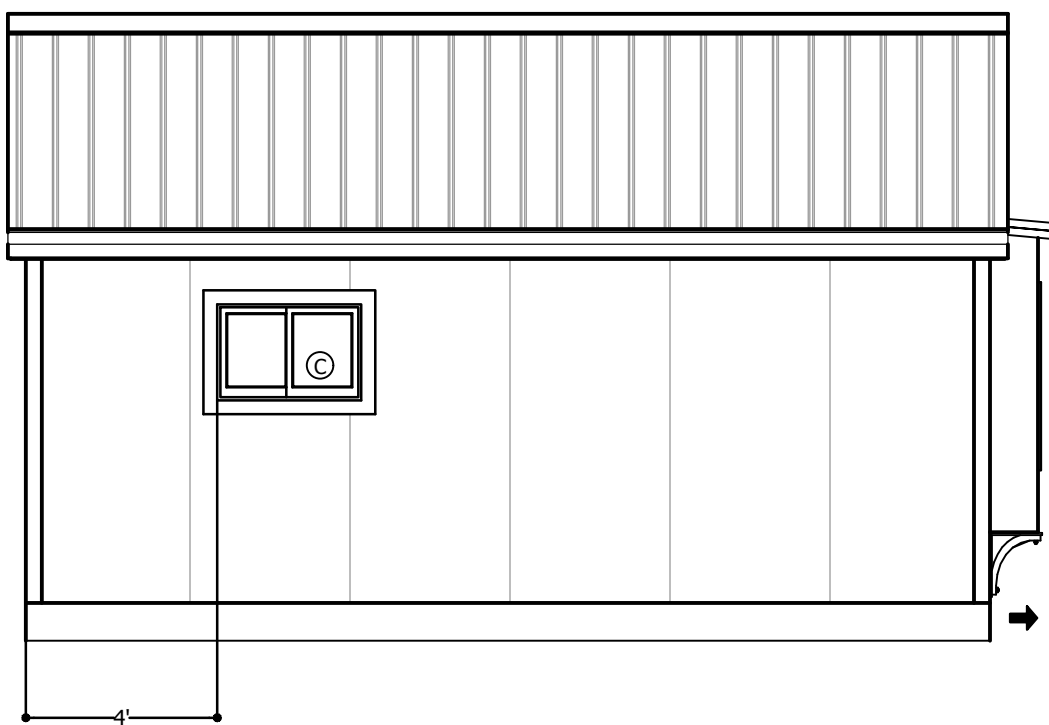

MATERIAL SCHEDULE - 8x20 RJO	
A	Fixed Glass Bay Window
B	2/0 x 3/0 Window
C	3/0 x 2/0 Window
D	2/8 RH Exterior Door
E	Sliding Barn Door
1	Water Heater
2	W/D Hook-up
3	24" Base Cabinet
4	30" Sink Base Cabinet
5	Flip-up Countertop
6	32" Fiberglass Shower
7	Loft Line
8	Mini Split
➔	Denotes Trailer Tongue

10.2023	REVISIONS
11 x 17	
1/4" = 12"	
A.1	

The Randy Jones Original
 Randy Jones - Incredible Tiny Homes
 Newport, TN