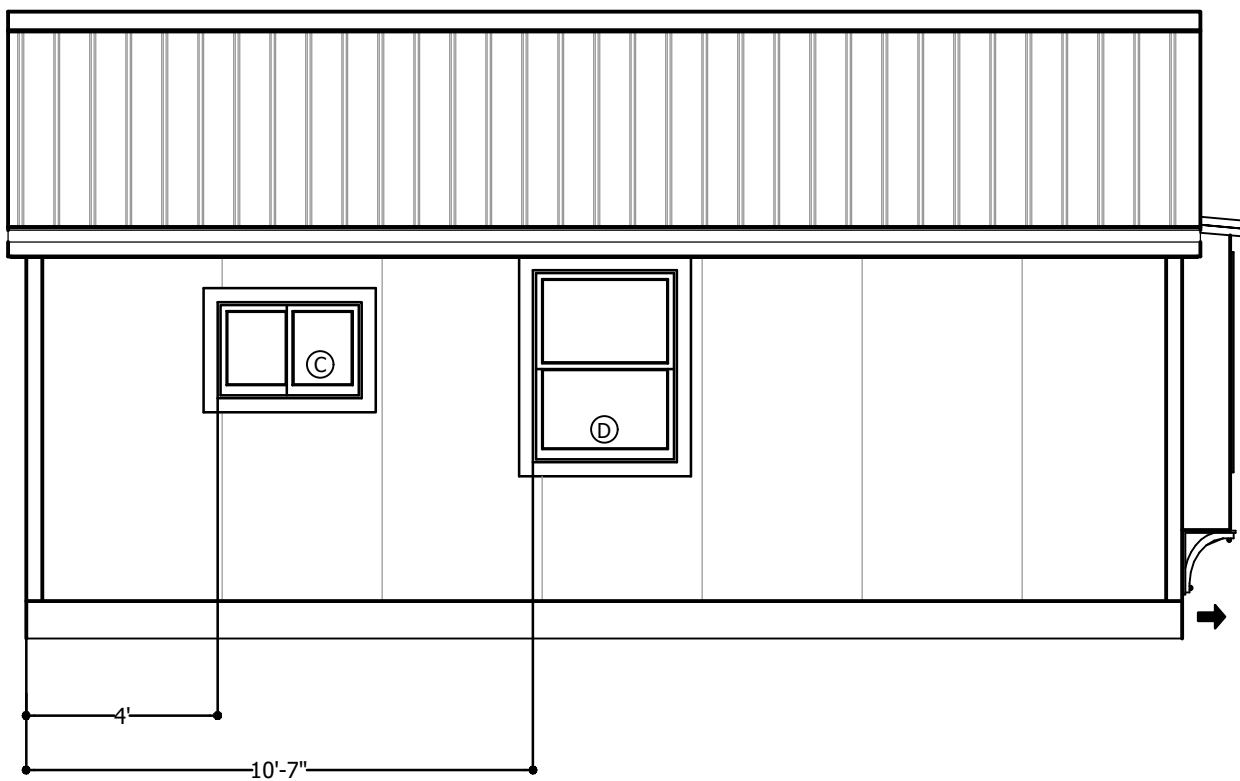

MATERIAL SCHEDULE - 8x24 RJO	
A	Fixed Glass Bay Window
B	2/0 x 3/0 Window
C	3/0 x 2/0 Window
D	3/0 x 4/0 Window
E	2/8 Exterior Door
F	Sliding Barn Door
G	2/6 Interior Door
1	Water Heater
2	W/D Hook-up
3	24" Base Cabinet
4	30" Sink Base Cabinet
5	Flip-up Countertop
6	32" Fiberglass Shower
7	Loft Line
8	Mini Split
➔	Denotes Trailer Tongue

10.2023	REVISIONS
11 x 17	
1/4" = 12"	
A.1	

**The Randy Jones Original**  
 Randy Jones - Incredible Tiny Homes  
 Newport, TN