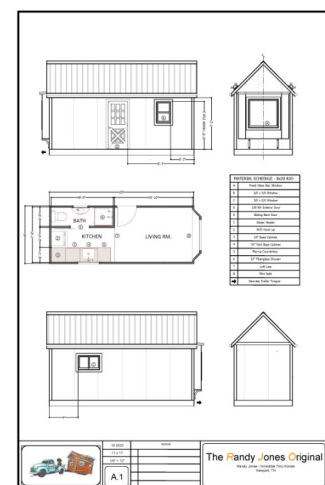

INCREDIBLE TINY HOMES

The RJO - Tiny Home

Available in:

8' x 16' - \$29,900.00

8' x 20' - \$35,900.00

8' x 24' - \$49,900.00

What can you expect in the NEW RJO - 2024?

- Constructed with our NEW 2 5/8" insulated seamless style panels
- Built with the highest standards and Quality you've come to know Incredible Tiny Homes for
- 10 cubic foot refrigerator
- Farm Style Sink
- Mini-Split
- Combo Washer / Dryer
- Electric 19 gallon water heater
- Bay Window
- Full Bath with, Shower, standard residential toilet and sink
- Small storage loft above Kitchen / Bath
- Vinyl flooring
- 20' and 24' models includes closet / pantry
- 24' model includes interior and exterior trim package
- 24' model has enclosed bedroom area and more, ask our Sales Team for more information