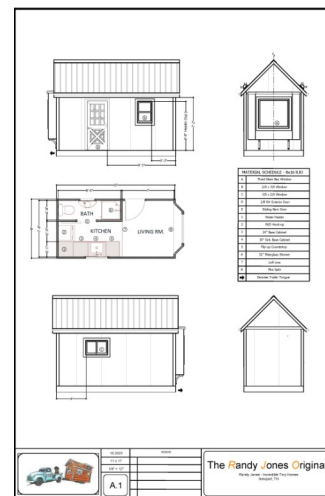

INCREDIBLE TINY HOMES

The RJO - Tiny Home

Available in:

8' x 16' - \$29,900.00

8' x 20' - \$35,900.00

8' x 24' - \$49,900.00

What can you expect in the NEW RJO - 2024?

- Constructed with our NEW 2 5/8" insulated seamless style panels
- Built with the highest standards and Quality you've come to know Incredible Tiny Homes for
- 10 cubic foot refrigerator
- Farm Style Sink
- Mini-Split
- Combo Washer / Dryer
- Electric 19 gallon water heater
- Bay Window
- Full Bath with, Shower, standard residential toilet and sink
- Small storage loft above Kitchen / Bath
- Vinyl flooring
- 20' and 24' models includes closet / pantry
- 24' model includes interior and exterior trim package
- 24' model has enclosed bedroom area and more, ask our Sales Team for more information