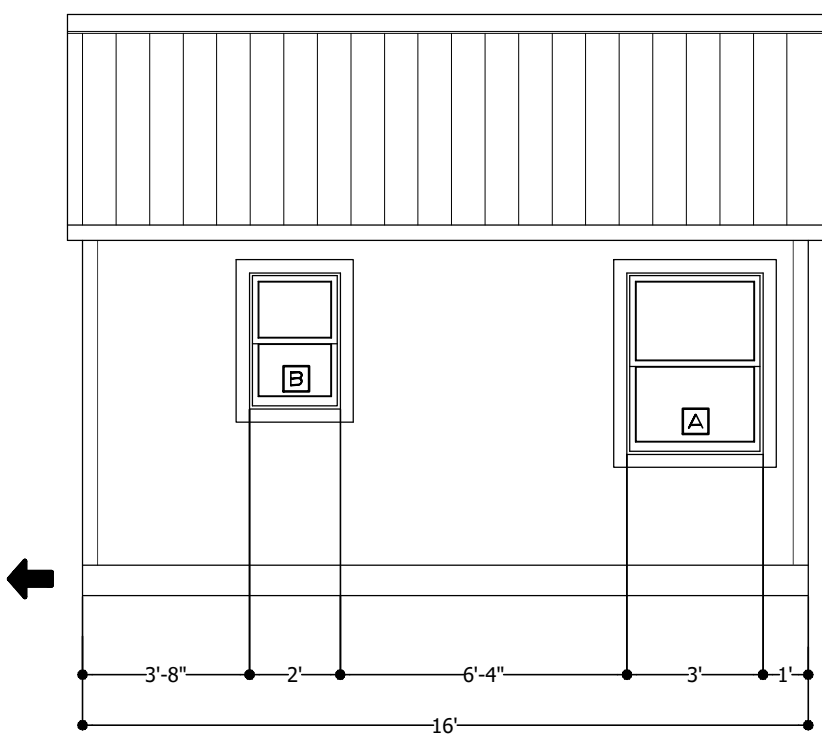

MATERIAL SCHEDULE			
A	3/0 x 4/0 Window	1	30" Sink Base Cabinet
B	2/0 x 3/0 Window	2	24" 3-Drawer Base Cabinet
C	36" Exterior Door	3	Space for 10.1 cu. ft. Refrigerator
➔	Trailer Tongue	4	36" Fiberglass Shower
		5	Elongated Toilet
		6	Hookup for Stackable W/D
		7	Water Heater (above bathroom)

1.2024

11 x 17

6" = 1'-0"

A.1

Notes