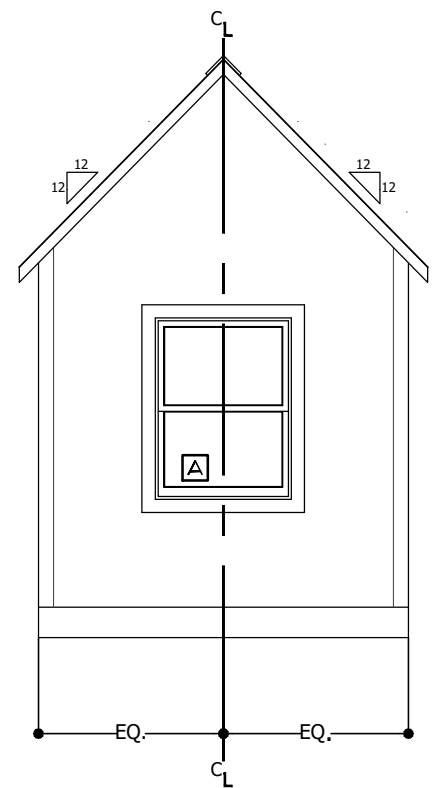

MATERIAL SCHEDULE			
A	3/0 x 4/0 Window	1	30" Sink Base Cabinet
B	2/0 x 3/0 Window	2	24" 3-Drawer Base Cabinet
C	36" Exterior Door	3	Space for 10.1 cu. ft. Refrigerator
➔	Trailer Tongue	4	36" Fiberglass Shower
		5	Elongated Toilet
		6	Hookup for Stackable W/D
		7	Water Heater (above bathroom)

1.2024

11 x 17

6" = 1'-0"

A.1

Notes