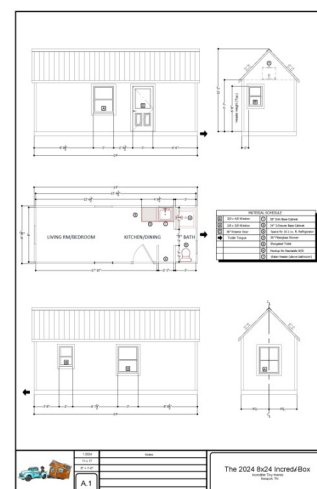

INCREDIBLE TINY HOMES

The RJO - All Panel Tiny Home

Above picture is featured with the **Add-On Option** of Dormers and are **NOT** a standard feature.

Available in:

8' x 16' - \$29,900.00

8' x 20' - \$35,900.00

8' x 24' - \$49,900.00

What can you expect in the NEW RJO – All Panel Tiny Home?

- Constructed with our NEW 2 5/8" insulated seamless style panels
 - Built with the highest standards and Quality you've come to know Incredible Tiny Homes for
 - Electric 19 gallon water heater
 - Bath with, 36" Shower & standard residential toilet
 - Small storage loft above Kitchen / Bath
 - Vinyl flooring
 - Ceiling Fan in living area
 - Interior Sprinkler system
 - Interior and exterior trim package
 - ANSI / NFPA Certification
- Available Add-on-Options:**

20' and 24' models add a closet / pantry

24' model add an enclosed bedroom area

Ask your Sales Team Member about adding these options to your Tiny Home

Phone: 423-438-0111

E-mail: sales@incredibletinyhomes.com