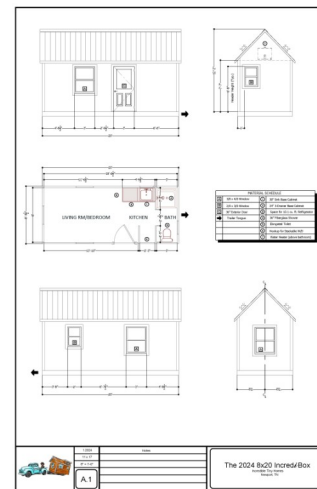

INCREDIBLE TINY HOMES

The RJO - All Panel Tiny Home

Above picture is featured with the **Add-On Option** of Dormers and are **NOT** a standard feature.

Available in:

8' x 16' - \$29,900.00

8' x 20' - \$35,900.00

8' x 24' - \$49,900.00

What can you expect in the NEW RJO – All Panel Tiny Home?

- Constructed with our NEW 2 5/8" insulated seamless style panels
 - Built with the highest standards and Quality you've come to know Incredible Tiny Homes for
 - Electric 19 gallon water heater
 - Bath with, 36" Shower & standard residential toilet
 - Small storage loft above Kitchen / Bath
 - Vinyl flooring
 - Ceiling Fan in living area
 - Interior Sprinkler system
 - Interior and exterior trim package
 - ANSI / NFPA Certification
- Available Add-on-Options:**

20' and 24' models add a closet / pantry

24' model add an enclosed bedroom area

Ask your Sales Team Member about adding these options to your Tiny Home

Phone: 423-438-0111

E-mail: sales@incredibletinyhomes.com