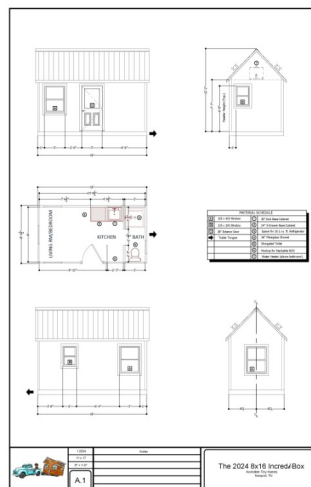

INCREDIBLE TINY HOMES

The RJO - All Panel Tiny Home

Above picture is featured with the **Add-On Option** of Dormers and are **NOT** a standard feature.

Available in:

8' x 16' - \$29,900.00

8' x 20' - \$35,900.00

8' x 24' - \$49,900.00

What can you expect in the NEW RJO – All Panel Tiny Home?

- Constructed with our NEW 2 5/8" insulated seamless style panels
 - Built with the highest standards and Quality you've come to know Incredible Tiny Homes for
 - Electric 19 gallon water heater
 - Bath with, 36" Shower & standard residential toilet
 - Small storage loft above Kitchen / Bath
 - Vinyl flooring
 - Ceiling Fan in living area
 - Interior Sprinkler system
 - Interior and exterior trim package
 - ANSI / NFPA Certification
- Available Add-on-Options:**

20' and 24' models add a closet / pantry

24' model add an enclosed bedroom area

Ask your Sales Team Member about adding these options to your Tiny Home

Phone: 423-438-0111

E-mail: sales@incredibletinyhomes.com