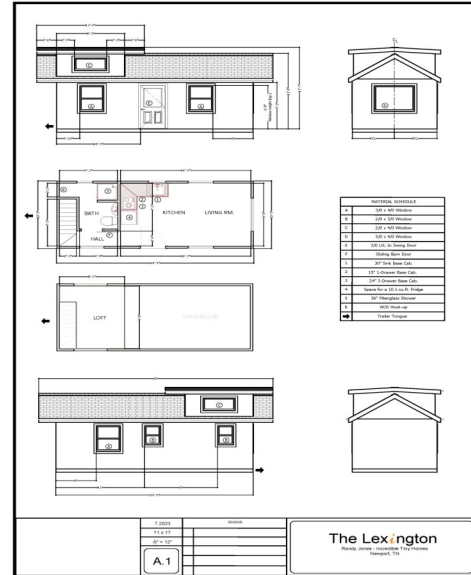

INCREDIBLE TINY HOMES

The Lexington 10' x 24' Tiny Home

- LP Siding (See Color Chart)
- Metal Roofing (See Color Chart)
- 36" Exterior Door
- Insulation – Close Cell Polyurethane Spray Foam
- Double Dormer Stairs
- Ample Electric Outlets & Switches throughout Home
- Farm Style Kitchen Sink W/ Faucet
- Full Size Kitchen Cabinets
- Washer / Dryer Hook up
- Air Exchanger
- 9000 BTU 110v Mini Split

- Vinyl Flooring (See Color Chart)
- White Painted Walls – Interior
- Natural wood Ceiling & Trim – Polyurethane
- Cook Top
- Range Hood
- Ceiling Fan
- Dimmable LED Lights
- Sliding Barn Style Bathroom door
- Standard Residential Elongated Toilet
- 36" Shower Stall
- 19 gallon electric Water Heater
- Bathroom Exhaust Fan
- Bathroom Vanity
- ANSI/NFPA Certification

Window Notes:

Vinyl Single Hung White Windows

A -2.0 / 3.0 With Screens

B -3.0 / 4.0 With Screens

C – 48" x 24" Egress Exterior

D – 5.0 / 4.0 Fixed Glass Window

Exterior:

Exterior Water Spigot (1) Exterior Outlets