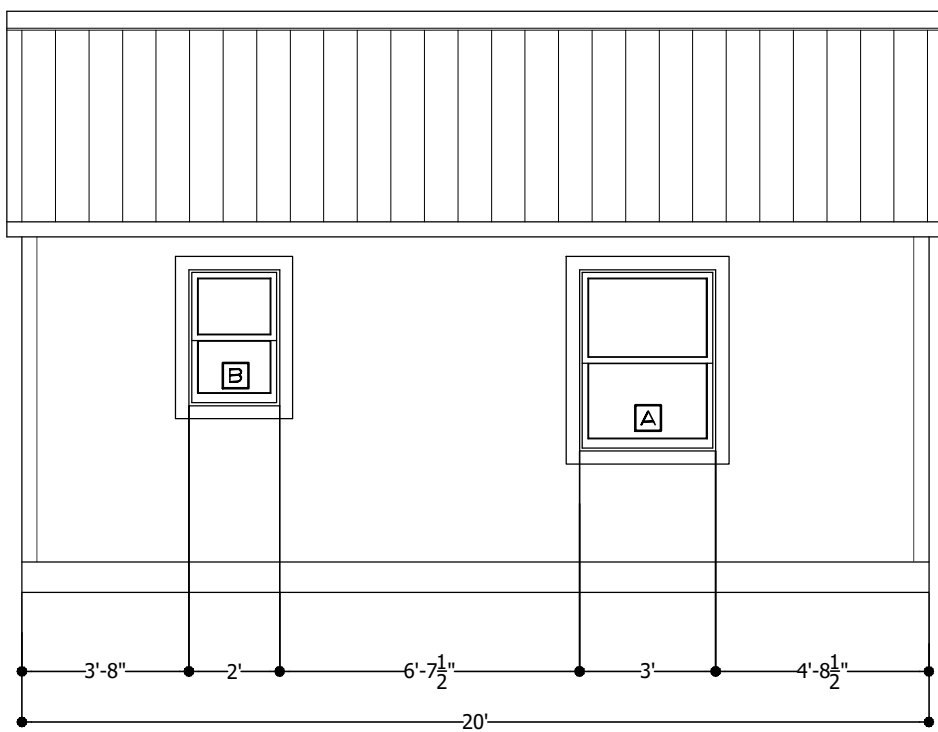

MATERIAL SCHEDULE			
[A]	3/0 x 4/0 Window	[1]	30" Sink Base Cabinet
[B]	2/0 x 3/0 Window	[2]	24" 3-Drawer Base Cabinet
[C]	36" Exterior Door	[3]	Space for 10.1 cu. ft. Refrigerator
➔	Trailer Tongue	[4]	36" Fiberglass Shower
		[5]	Elongated Toilet
		[6]	Hookup for Stackable W/D
		[7]	Water Heater (above bathroom)

1.2024
11 x 17
6" = 1'-0"

A.1

Notes

The 2024 8x20 Incred*i*Box
Incredible Tiny Homes
Newport, TN