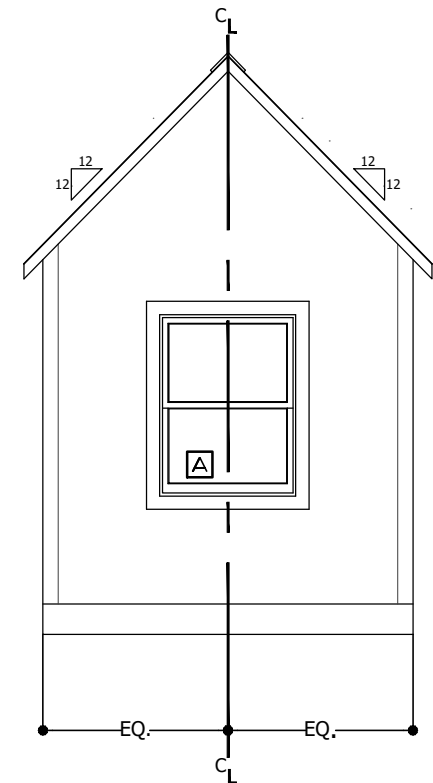

MATERIAL SCHEDULE			
[A]	3/0 x 4/0 Window	[1]	30" Sink Base Cabinet
[B]	2/0 x 3/0 Window	[2]	24" 3-Drawer Base Cabinet
[C]	36" Exterior Door	[3]	Space for 10.1 cu. ft. Refrigerator
➔	Trailer Tongue	[4]	36" Fiberglass Shower
		[5]	Elongated Toilet
		[6]	Hookup for Stackable W/D
		[7]	Water Heater (above bathroom)

1.2024
11 x 17
6" = 1'-0"

A.1

Notes

The 2024 8x20 Incred*i*Box
Incredible Tiny Homes
Newport, TN