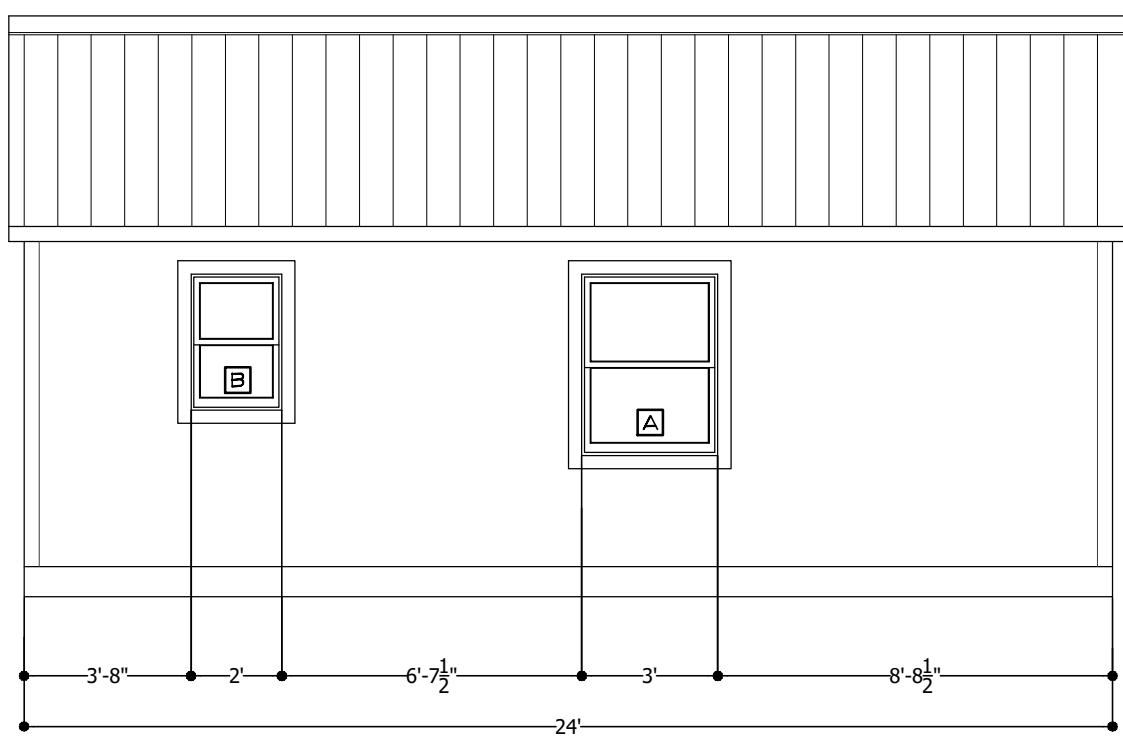

MATERIAL SCHEDULE			
A	3/0 x 4/0 Window	1	30" Sink Base Cabinet
B	2/0 x 3/0 Window	2	24" 3-Drawer Base Cabinet
C	36" Exterior Door	3	Space for 10.1 cu. ft. Refrigerator
→	Trailer Tongue	4	36" Fiberglass Shower
		5	Elongated Toilet
		6	Hookup for Stackable W/D
		7	Water Heater (above bathroom)

1.2024

11 x 17

6" = 1'-0"

A.1

Notes

The 2024 8x24 Incred*i*Box

Incredible Tiny Homes
Newport, TN