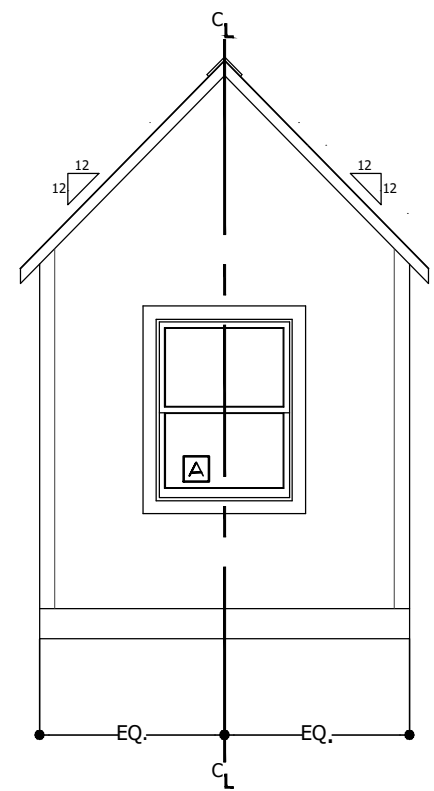

MATERIAL SCHEDULE			
A	3/0 x 4/0 Window	1	30" Sink Base Cabinet
B	2/0 x 3/0 Window	2	24" 3-Drawer Base Cabinet
C	36" Exterior Door	3	Space for 10.1 cu. ft. Refrigerator
→	Trailer Tongue	4	36" Fiberglass Shower
		5	Elongated Toilet
		6	Hookup for Stackable W/D
		7	Water Heater (above bathroom)

1.2024

11 x 17

6" = 1'-0"

A.1

Notes

The 2024 8x24 Incred*i*Box

Incredible Tiny Homes
Newport, TN